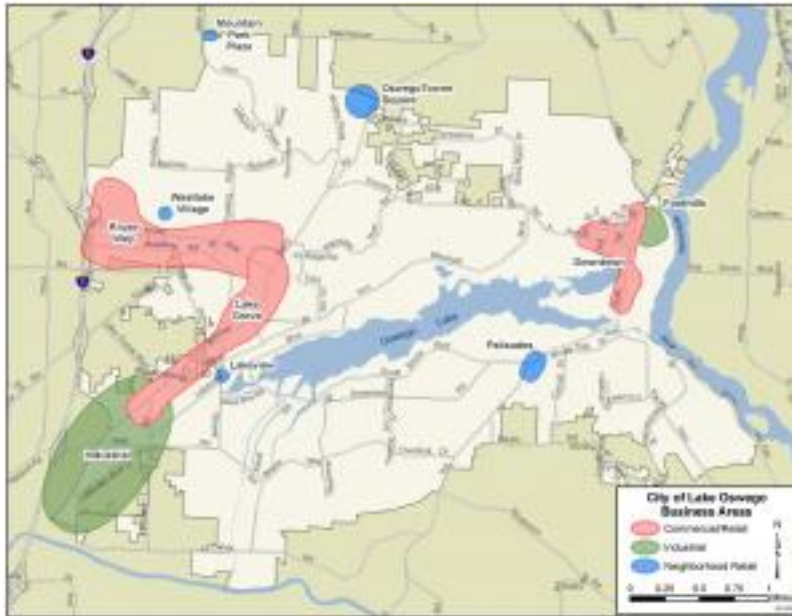

Business Districts Overview

Lake Oswego’s businesses are clustered in a number of districts throughout the city, each with a distinctive character and mix of commercial uses. They include neighborhood retail areas, industrial zones, large shopping and office districts in downtown and Lake Grove, and a concentration of Class-A office in the Kruse Way/Meadows Road area.

[Downtown Lake Oswego](#)

[Lake Grove](#)

[Kruse Way](#)

[Mountain Park](#)

[Palisades](#)

[Industrial Zones](#)

Supporting Documents

 [Lake Oswego Business Districts Map](#)