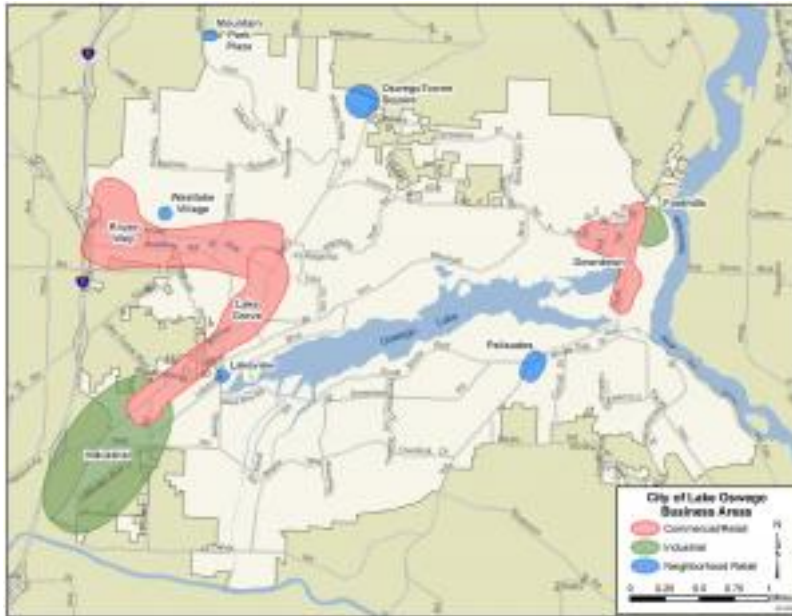

## Business Districts Overview

Lake Oswego’s businesses are clustered in a number of districts throughout the city, each with a distinctive character and mix of commercial uses. They include neighborhood retail areas, industrial zones, large shopping and office districts in downtown and Lake Grove, and a concentration of Class-A office in the Kruse Way/Meadows Road area.

[Downtown Lake Oswego](#)

[Lake Grove](#)

[Kruse Way](#)

[Mountain Park](#)

[Palisades](#)

[Industrial Zones](#)