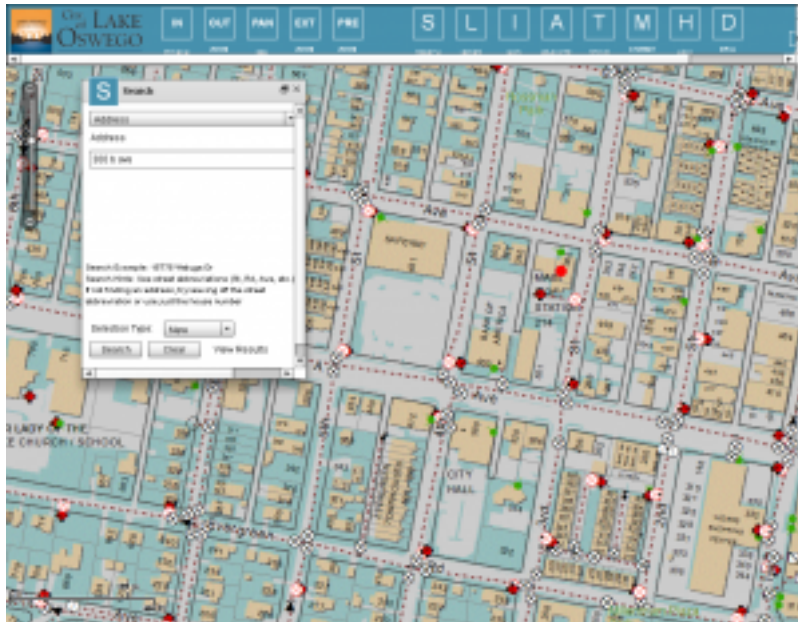

Find Closest Hydrant

Published on City of Lake Oswego Oregon Official Website (<http://ci.oswego.or.us>)

Find Closest Hydrant

The City of Lake Oswego has an interactive map available to search for information. One of these is a hydrant map that will show the hydrants (Marked in red) and the water lines with sizes.

Click [HERE](#) for interactive map.

[Hydrant Flow Information](#)

Fire flow test data provides necessary information for water service planners, fire protection bureaus, and building designers. Here you can find flow information on tested hydrants. Flow information on Hydrants tested with GPM at 20 PSI.