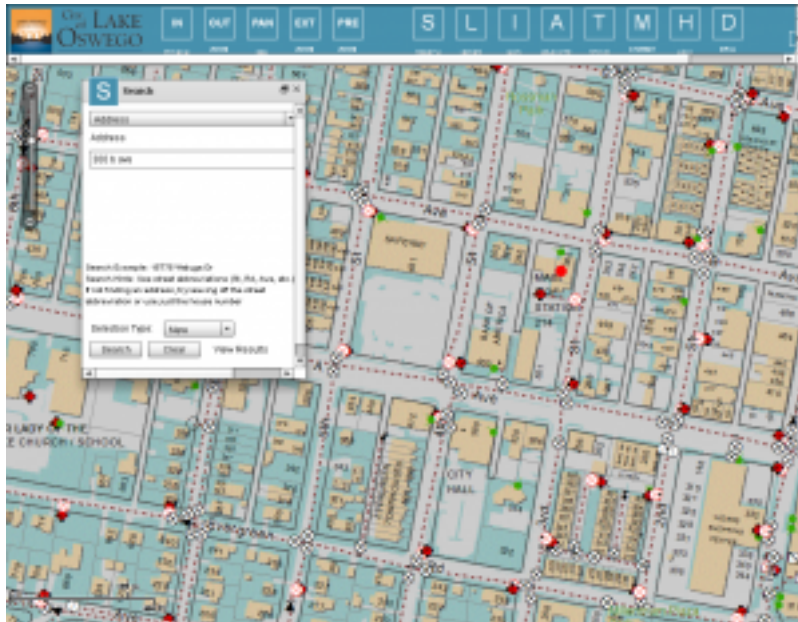

## Find Closest Hydrant

Published on City of Lake Oswego Oregon Official Website (<http://ci.oswego.or.us>)

---

## Find Closest Hydrant

The City of Lake Oswego has an interactive map available to search for information. One of these is a hydrant map that will show the hydrants (Marked in red) and the water lines with sizes.

Click [HERE](#) for interactive map.