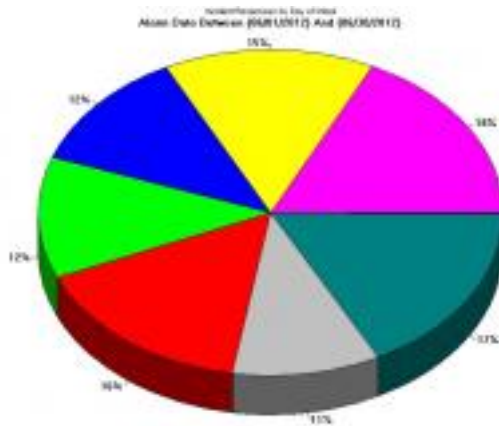

Service Report

Published on City of Lake Oswego Oregon Official Website (<http://ci.oswego.or.us>)

Service Report

This table shows current incident counts for current month and year to date.

Loading current values