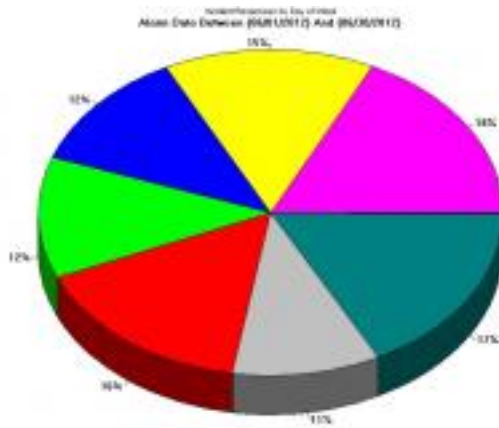

## Service Report

This table shows current incident counts for current month and year to date.

Loading current values

Source URL (retrieved on 01/20/2018 - 11:03am): <http://ci.oswego.or.us/fire/service-report>