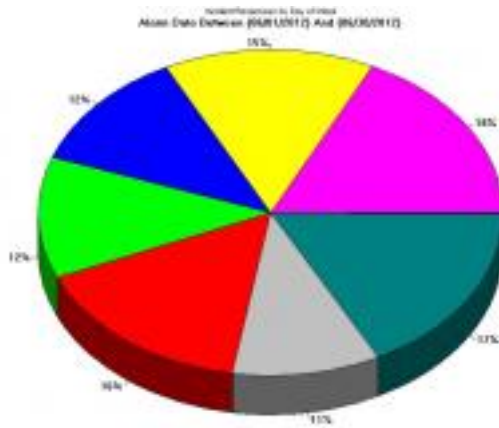

## Service Report

This table shows current incident counts for current month and year to date.

Loading current values

Source URL (retrieved on 11/18/2017 - 9:47am): <http://ci.oswego.or.us/fire/service-report>