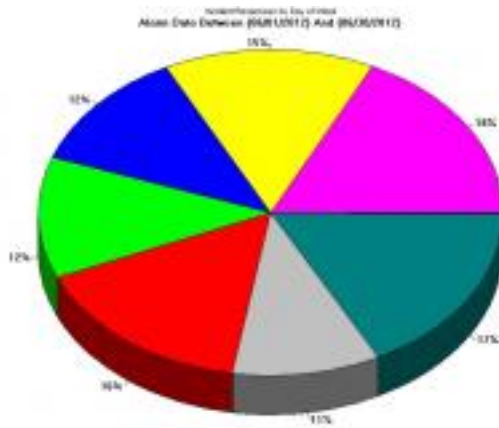

Service Report

Published on City of Lake Oswego Oregon Official Website (<http://ci.oswego.or.us>)

Service Report

This table shows current incident counts for current month and year to date.

Loading current values

Source URL (retrieved on 01/20/2018 - 11:03am): <http://ci.oswego.or.us/fire/service-report>